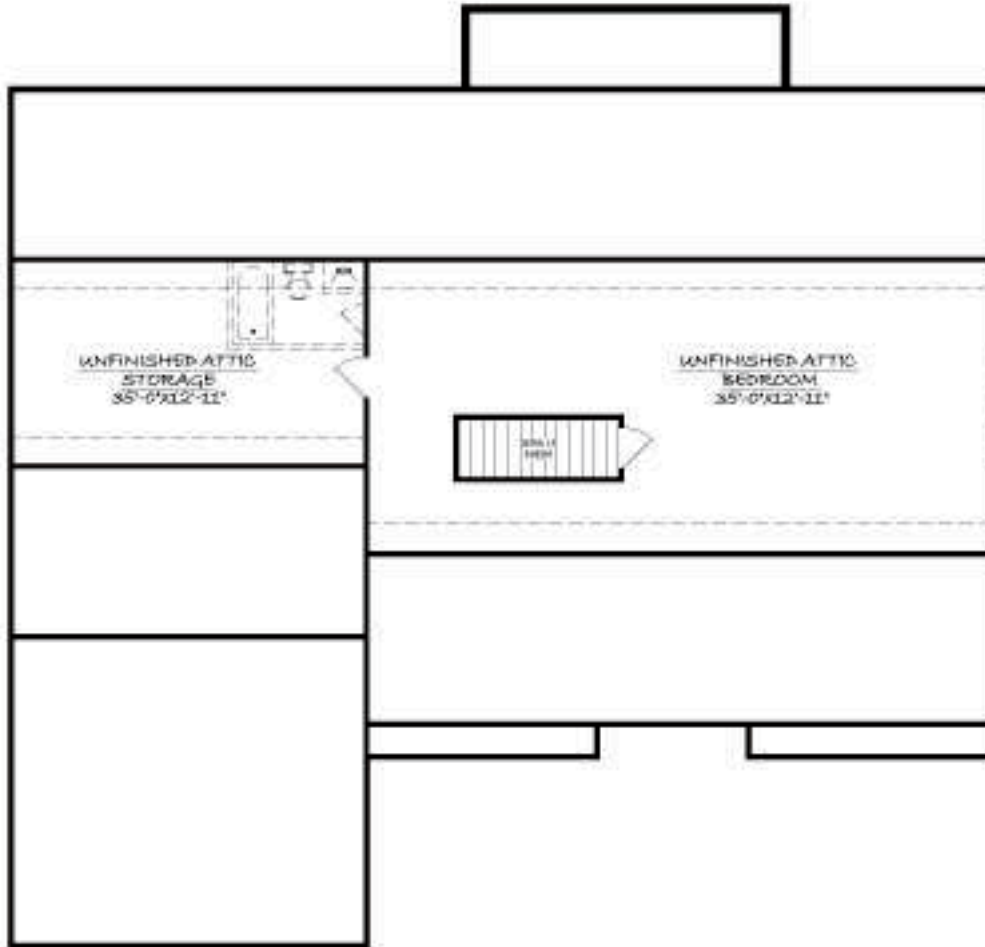

THE CLARENDON-B

THIS IS AN ARTIST RENDERING, NOT TO SCALE AND NOT TO BE USED FOR CONSTRUCTION PURPOSES. ACTUAL HOME MAY VARY FROM THAT SHOWN. BUILDER RESERVES RIGHT TO SUBSTITUTE OR MAKE CHANGES IN ALL MODEL TYPES. REFER TO SPECIFICATION SHEET ATTACHED TO YOUR CONTRACT FOR ACTUAL INTERIOR AND EXTERIOR DETAIL.
CLASS A CONTRACTORS LICENSE #2701-01864A